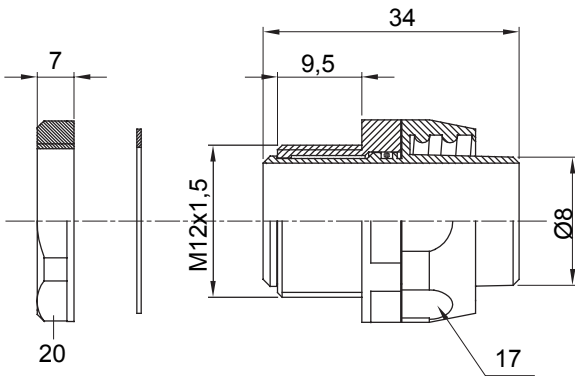

Straight and revolving coupling device for sheath with IP54 protection degree.

Colour	Grey RAL 7035	IP degree	IP54
ISO pitch	M 12x1.5	Sheath Ø (mm)	8
Type	Revolving	Electrocod	210

DIMENSIONAL

TECHNICAL SYMBOLOGY