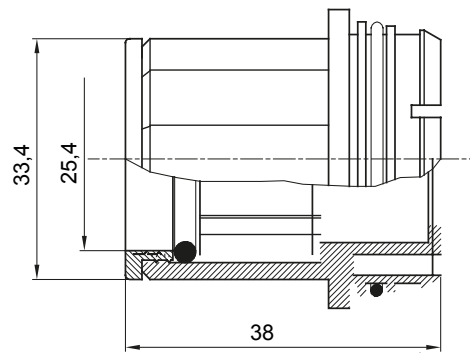

Routing components for rigid protective conduits with IP40 and IP67 protection degree.

Colour	Grey RAL 7035	Characteristics	Halogen free
Conduits Ø (mm)	25	Electrocod	21221

DIMENSIONAL

TECHNICAL SYMBOLOGY