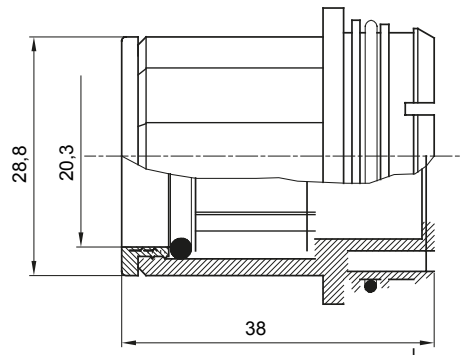

Routing components for rigid protective conduits with IP40 and IP67 protection degree.

Colour	Grey RAL 7035	Characteristics	Halogen free
Conduits Ø (mm)	20	Electrocod	21221

DIMENSIONAL

TECHNICAL SYMBOLOGY