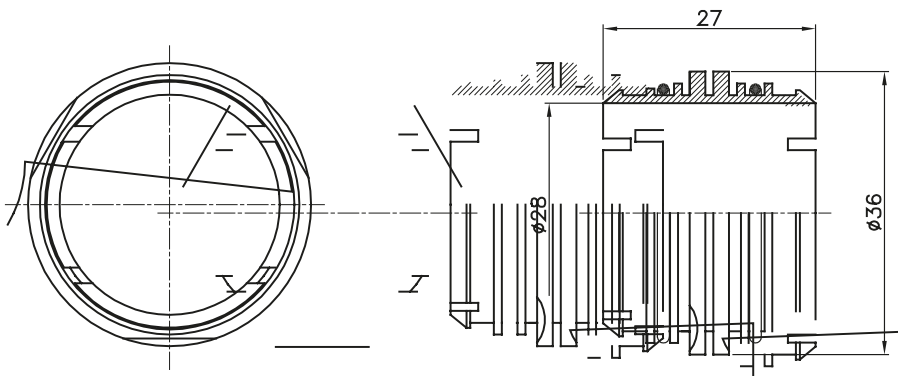

Routing components for rigid protective conduits with IP40 and IP67 protection degree.

Colour	Grey RAL 7035	Characteristics	Halogen free
Description	Box-box pipe-fitting	Electrocod	21221

DIMENSIONAL

TECHNICAL SYMBOLOGY