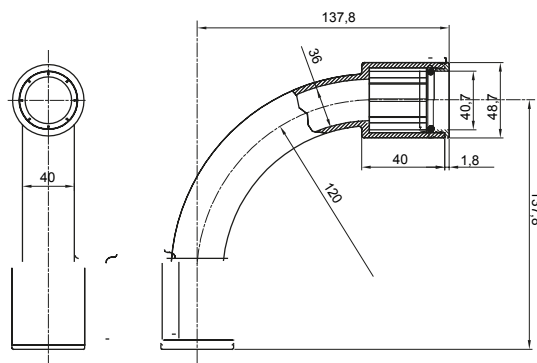

Routing components for rigid protective conduits with IP40 and IP67 protection degree.

Colour	Grey RAL 7035	IP degree	IP67
Conduits Ø (mm)	40	Type of material	Halogen-free in compliance with EN 60754-2
Electrocod	21221		

DIMENSIONAL

TECHNICAL SYMBOLOGY

IP

HF
HALOGEN FREE

IP67

STANDARDS/APPROVALS