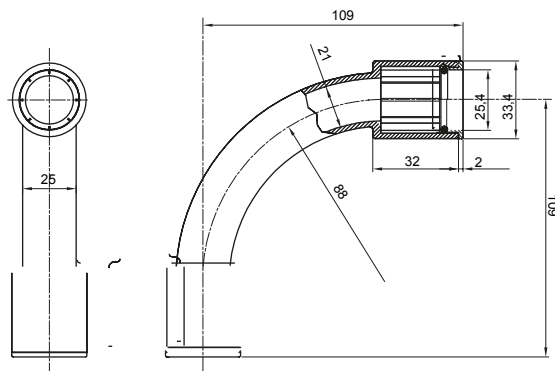

Routing components for rigid protective conduits with IP40 and IP67 protection degree.

Colour	Grey RAL 7035	IP degree	IP67
Conduits Ø (mm)	25	Type of material	Halogen-free in compliance with EN 60754-2
Electrocod	21221		

DIMENSIONAL

TECHNICAL SYMBOLOGY

IP

HF
HALOGEN FREE

IP67

STANDARDS/APPROVALS