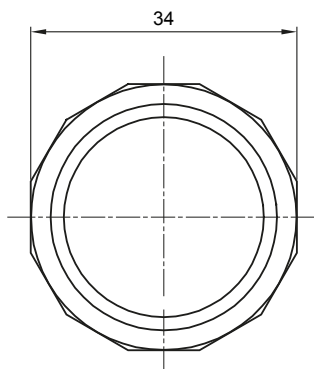

DIMENSIONAL

TECHNICAL SYMBOLOGY

IP

HF
HALOGEN FREE

IP67

STANDARDS/APPROVALS