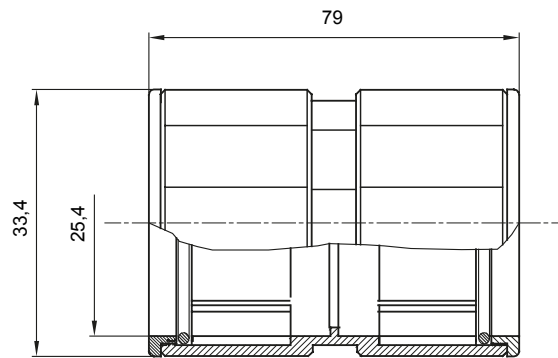

Routing components for rigid protective conduits with IP40 and IP67 protection degree.

Colour	Grey RAL 7035	IP degree	IP67
Conduits Ø (mm)	25	Type of material	Halogen-free in compliance with EN 60754-2
Electrocod	21221		

DIMENSIONAL

TECHNICAL SYMBOLOGY

IP

HF
HALOGEN FREE

IP67

STANDARDS/APPROVALS