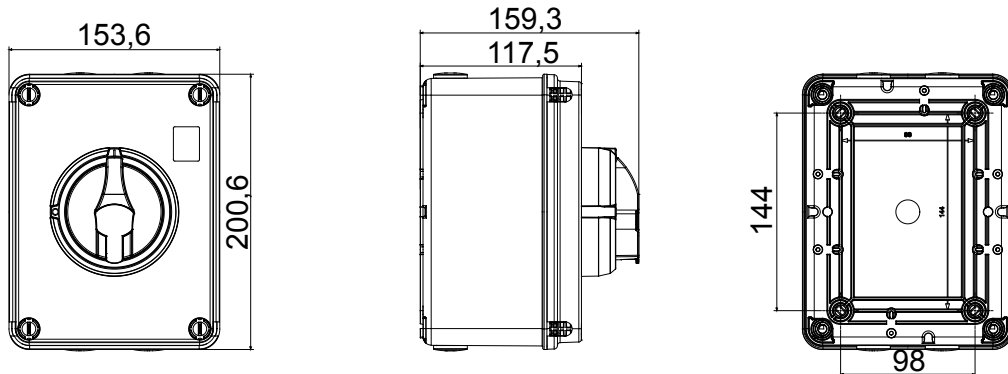

DIMENSIONAL

TECHNICAL SYMBOLOGY

IP   **IK**

IP66/IP67/IP69

IK08

STANDARDS/APPROVALS