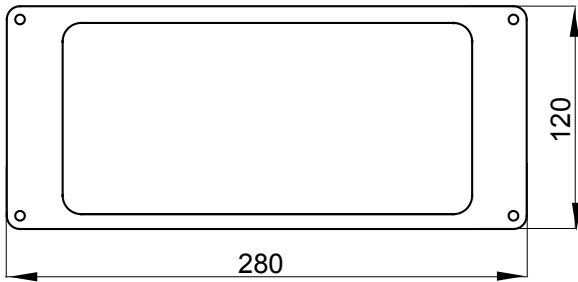

Glow Wire Test	650 °C	IP degree	IP65
Mechanical resistance	IK08	Electrocod	2222
Suitable for	IP67 16/32A vertical socket-outlets		

### DIMENSIONAL

### TECHNICAL SYMBOLOGY

**GWT**

650 °C

**IP**

IP65

**IK**

IK08