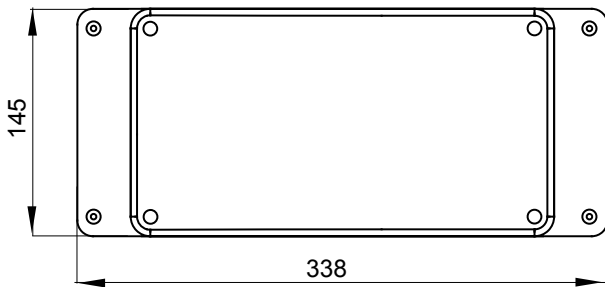

Glow Wire Test	650 °C	IP degree	IP65
Mechanical resistance	IK08	Electrocod	2222
Suitable for	IP67 63A Vertical socket-outlets		

DIMENSIONAL

TECHNICAL SYMBOLOGY

GWT **IP** **IK**

650 °C

IP65

IK08

STANDARDS/APPROVALS