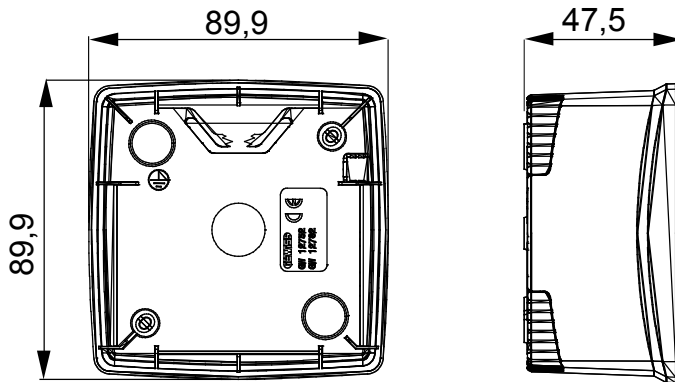

A range of tabletop panels, wall boxes and self-supporting wall enclosures suitable for housing ChorusSmart modular devices. Wall boxes and panels, available in black and white, must be completed with ChorusSmart support and One plates. The self-supporting enclosures, available in grey RAL 7035, are characterised in IP40 and IP55 versions: both have pre-cut knockouts, and the watertight version is also provided with a door with a transparent UV membrane. Self-supporting boxes and enclosures are designed to be fitted with an earth terminal.

Description	2 modules	Colour	Satin black
Characteristics	Halogen free	Support	GW16822
Suitable for plates	ONE International	Torque screws tightening	0.8 Newton/meter
Outer dim. LxHxD (mm)	90x90x46	Glow wire test	650 °C
Thermo-pressure with ball	70 °C	Standard	EN 60670-1
Installation temperature	-5 +60 °C	Electrocod	0110

DIMENSIONAL

TECHNICAL SYMBOLOGY

GWT

650 °C

70 °C

INSTALLATION

min

max