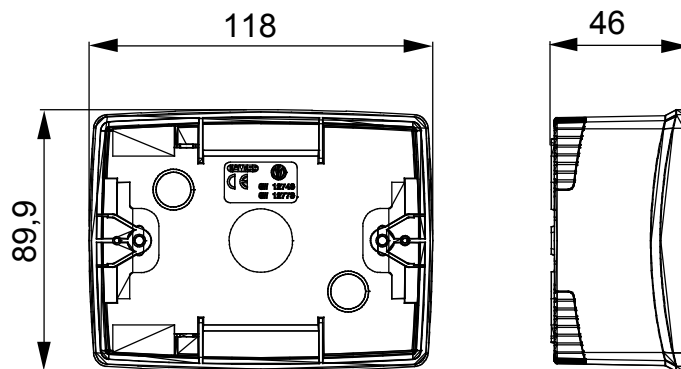

A range of tabletop panels, wall boxes and self-supporting wall enclosures suitable for housing ChorusSmart modular devices. Wall boxes and panels, available in black and white, must be completed with ChorusSmart support and One plates. The self-supporting enclosures, available in grey RAL 7035, are characterised in IP40 and IP55 versions: both have pre-cut knockouts, and the watertight version is also provided with a door with a transparent UV membrane. Self-supporting boxes and enclosures are designed to be fitted with an earth terminal.

Description	3 modules	Colour	Satin black
Characteristics	Halogen free	Support	GW16803
Suitable for plates	ONE	Torque screws tightening	0.8 Newton/meter
Outer dim. LxHxD (mm)	118x90x46	Glow wire test	650 °C
Thermo-pressure with ball	70 °C	Standard	EN 60670-1
Installation temperature	-5 +60 °C	Electrocod	0212

DIMENSIONAL

TECHNICAL SYMBOLOGY

GWT

650 °C

70 °C

INSTALLATION

STANDARDS/APPROVALS