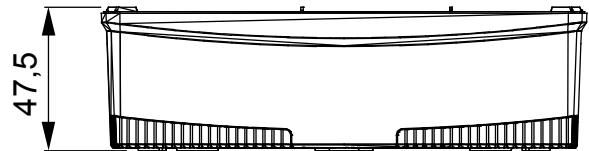

DIMENSIONAL

TECHNICAL SYMBOLOGY

GWT

650 °C

70 °C

INSTALLATION

STANDARDS/APPROVALS