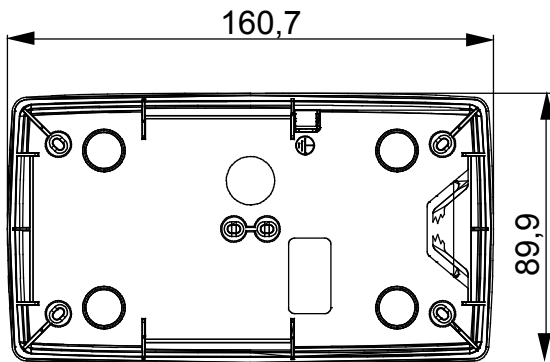

A range of tabletop panels, wall boxes and self-supporting wall enclosures suitable for housing ChorusSmart modular devices. Wall boxes and panels, available in black and white, must be completed with ChorusSmart support and One plates. The self-supporting enclosures, available in grey RAL 7035, are characterised in IP40 and IP55 versions: both have pre-cut knockouts, and the watertight version is also provided with a door with a transparent UV membrane. Self-supporting boxes and enclosures are designed to be fitted with an earth terminal.

Description	2+2 modules	Type	Vertical
Colour	Satin White	Characteristics	Halogen free
Support	GW16822	Suitable for plates	ONE International
Torque screws tightening	0.8 Newton/meter	Outer dim. LxHxD (mm)	90x161x46
Glow wire test	650 °C	Thermo-pressure with ball	70 °C
Standard	EN 60670-1	Installation temperature	-5 +60 °C
Electrocod	0110		

DIMENSIONAL

TECHNICAL SYMBOLOGY

GWT

650 °C

70 °C

INSTALLATION

STANDARDS/APPROVALS