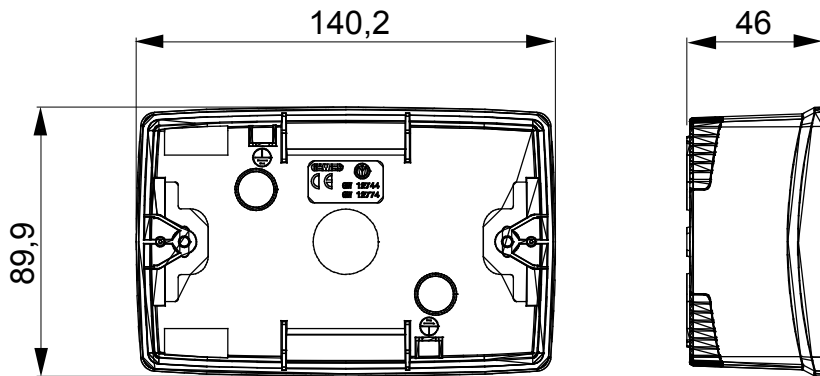

A range of tabletop panels, wall boxes and self-supporting wall enclosures suitable for housing ChorusSmart modular devices. Wall boxes and panels, available in black and white, must be completed with ChorusSmart support and One plates. The self-supporting enclosures, available in grey RAL 7035, are characterised in IP40 and IP55 versions: both have pre-cut knockouts, and the watertight version is also provided with a door with a transparent UV membrane. Self-supporting boxes and enclosures are designed to be fitted with an earth terminal.

Description	4 modules	Colour	Satin White
Characteristics	Halogen free	Support	GW16804
Suitable for plates	ONE	Torque screws tightening	0.8 Newton/meter
Outer dim. LxHxD (mm)	140x90x46	Glow wire test	650 °C
Thermo-pressure with ball	70 °C	Standard	EN 60670-1
Installation temperature	-5 +60 °C	Electrocod	0212

DIMENSIONAL

TECHNICAL SYMBOLOGY

GWT

650 °C

70 °C

INSTALLATION

STANDARDS/APPROVALS