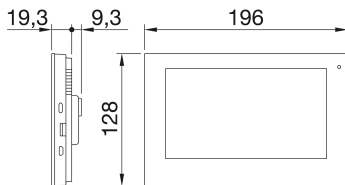

DIMENSIONAL

TECHNICAL SYMBOLOGY

IP

IP20

STANDARDS/APPROVALS