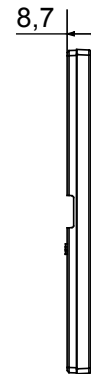

Smart plate can be used with Home Gateway for "CONNECTED SMART HOME" solutions. The EGO SMART plates integrate with the connected devices of the ChoruSmart system, they go beyond pure aesthetics and become an element of interaction with the user. The plates communicate with the other connected devices and, using RGB perimeter LED strips and a graphic display, can communicate operating statuses and any alarms detected by the smart functions that control the home to the user. The traditional EGO SMART and EGO plates can be used in the same system as they are designed to blend in perfectly.

Colour	Gold	Description	4 modules
For support codes	GW16804N	Power supply	Via one of the suitable connected devices installed within it or via dedicated power supply unit GWA1700
Standard	2014/35/EU, 2014/30/EU, 2011/65/EU + 2015/863, EN 62368-1, EN 55032, EN 55035, EN IEC 63000	Working temperature	-5 ÷ +45 °C
Relative humidity (non-condensative)	Max 93%	IP degree	IP20
Functions	System information/status with messages on the display and notifications by RGB LED strips.	Material	Painted technopolymer
Finishing	Opaque finish	Glow wire test	650 °C
Thermo-pressure with ball	70 °C	Family	EGO SMART
User interface	The plate is equipped with a dot-matrix display and RGB LED strips		

DIMENSIONAL

TECHNICAL SYMBOLOGY

IP

IP20

GWT

650 °C

70 °C

STANDARDS/APPROVALS