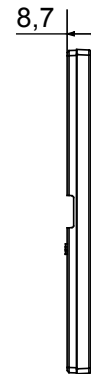

Smart plate can be used with Home Gateway for "CONNECTED SMART HOME" solutions. The EGO SMART plates integrate with the connected devices of the ChoruSmart system, they go beyond pure aesthetics and become an element of interaction with the user. The plates communicate with the other connected devices and, using RGB perimeter LED strips and a graphic display, can communicate operating statuses and any alarms detected by the smart functions that control the home to the user. The traditional EGO SMART and EGO plates can be used in the same system as they are designed to blend in perfectly.

Colour	Magnetic gray	Description	4 modules
For support codes	GW16804N	Power supply	Via one of the suitable connected devices installed within it or via dedicated power supply unit GWA1700
Standard	2014/35/EU, 2014/30/EU, 2011/65/EU + 2015/863, EN 62368-1, EN 55032, EN 55035, EN IEC 63000	Working temperature	-5 ÷ +45 °C
Relative humidity (non-condensative)	Max 93%	IP degree	IP20
Functions	System information/status with messages on the display and notifications by RGB LED strips.	Material	Painted technopolymer
Finishing	Opaque finish	Glow wire test	650 °C
Thermo-pressure with ball	70 °C	Family	EGO SMART
User interface	The plate is equipped with a dot-matrix display and RGB LED strips		

DIMENSIONAL

TECHNICAL SYMBOLOGY

IP

IP20

GWT

650 °C

70 °C

STANDARDS/APPROVALS