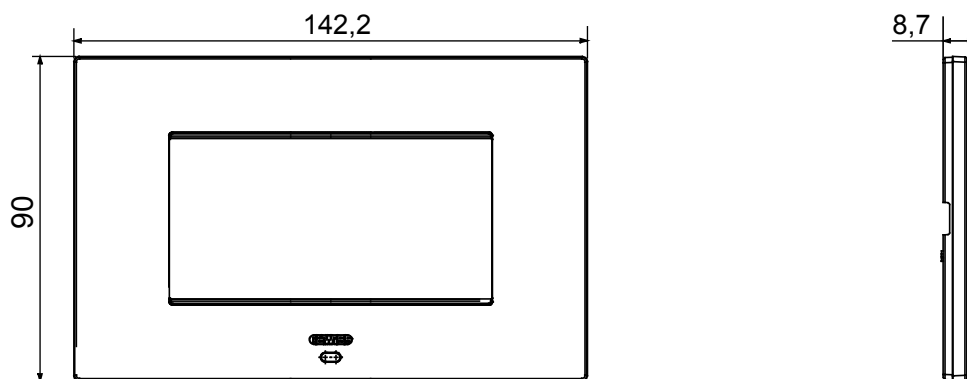

Smart plate can be used with Home Gateway for "CONNECTED SMART HOME" solutions. The EGO SMART plates integrate with the connected devices of the ChoruSmart system, they go beyond pure aesthetics and become an element of interaction with the user. The plates communicate with the other connected devices and, using RGB perimeter LED strips and a graphic display, can communicate operating statuses and any alarms detected by the smart functions that control the home to the user. The traditional EGO SMART and EGO plates can be used in the same system as they are designed to blend in perfectly.

Colour	Satin black	Description	4 modules
For support codes	GW16804N	Power supply	Via one of the suitable connected devices installed within it or via dedicated power supply unit GWA1700
Standard	2014/35/EU, 2014/30/EU, 2011/65/EU + 2015/863, EN 62368-1, EN 55032, EN 55035, EN IEC 63000	Working temperature	-5 ÷ +45 °C
Relative humidity (non-condensative)	Max 93%	IP degree	IP20
Functions	System information/status with messages on the display and notifications by RGB LED strips.	Material	Painted technopolymer
Finishing	Opaque finish	Glow wire test	650 °C
Thermo-pressure with ball	70 °C	Family	EGO SMART
User interface	The plate is equipped with a dot-matrix display and RGB LED strips		

### DIMENSIONAL

### TECHNICAL SYMBOLOGY

**IP**

IP20

**GWT**

650 °C

70 °C