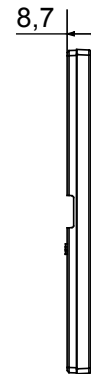

Smart plate can be used with Home Gateway for "CONNECTED SMART HOME" solutions. The EGO SMART plates integrate with the connected devices of the ChoruSmart system, they go beyond pure aesthetics and become an element of interaction with the user. The plates communicate with the other connected devices and, using RGB perimeter LED strips and a graphic display, can communicate operating statuses and any alarms detected by the smart functions that control the home to the user. The traditional EGO SMART and EGO plates can be used in the same system as they are designed to blend in perfectly.

Colour	Light bronze	Description	4 modules
For support codes	GW16804N	Power supply	Via one of the suitable connected devices installed within it or via dedicated power supply unit GWA1700
Standard	2014/35/EU, 2014/30/EU, 2011/65/EU + 2015/863, EN 62368-1, EN 55032, EN 55035, EN IEC 63000	Working temperature	-5 ÷ +45 °C
Relative humidity (non-condensative)	Max 93%	IP degree	IP20
Functions	System information/status with messages on the display and notifications by RGB LED strips.	Material	Painted technopolymer
Finishing	Opaque finish	Glow wire test	650 °C
Thermo-pressure with ball	70 °C	Family	EGO SMART
User interface	The plate is equipped with a dot-matrix display and RGB LED strips		

DIMENSIONAL

TECHNICAL SYMBOLOGY

IP

IP20

GWT

650 °C

70 °C

STANDARDS/APPROVALS