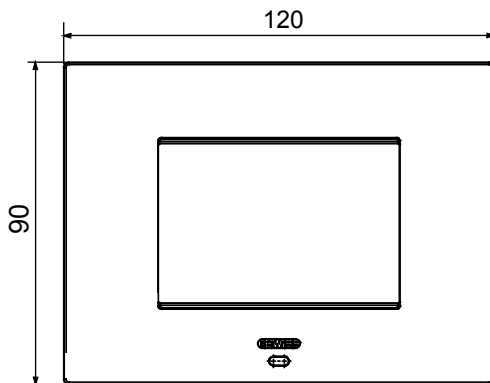

Smart plate can be used with Home Gateway for "CONNECTED SMART HOME" solutions. The EGO SMART plates integrate with the connected devices of the ChoruSmart system, they go beyond pure aesthetics and become an element of interaction with the user. The plates communicate with the other connected devices and, using RGB perimeter LED strips and a graphic display, can communicate operating statuses and any alarms detected by the smart functions that control the home to the user. The traditional EGO SMART and EGO plates can be used in the same system as they are designed to blend in perfectly.

Colour	Gold	Description	3 modules
For support codes	GW16803N	Power supply	Via one of the suitable connected devices installed within it or via dedicated power supply unit GWA1700
Standard	2014/35/EU, 2014/30/EU, 2011/65/EU + 2015/863, EN 62368-1, EN 55032, EN 55035, EN IEC 63000	Working temperature	-5 ÷ +45 °C
Relative humidity (non-condensative)	Max 93%	IP degree	IP20
Functions	System information/status with messages on the display and notifications by RGB LED strips.	Material	Painted technopolymer
Finishing	Opaque finish	Glow wire test	650 °C
Thermo-pressure with ball	70 °C	Family	EGO SMART
User interface	The plate is equipped with a dot-matrix display and RGB LED strips		

### DIMENSIONAL

### TECHNICAL SYMBOLOGY

**IP**

IP20

**GWT**

650 °C

70 °C