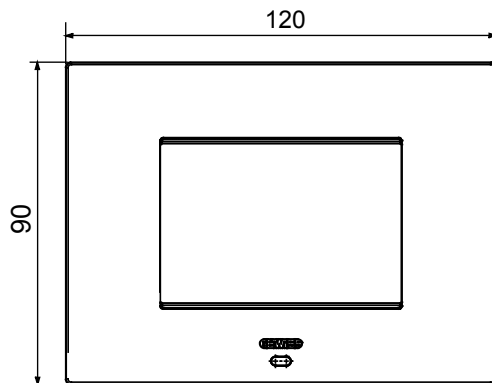

Smart plate can be used with Home Gateway for "CONNECTED SMART HOME" solutions. The EGO SMART plates integrate with the connected devices of the ChoruSmart system, they go beyond pure aesthetics and become an element of interaction with the user. The plates communicate with the other connected devices and, using RGB perimeter LED strips and a graphic display, can communicate operating statuses and any alarms detected by the smart functions that control the home to the user. The traditional EGO SMART and EGO plates can be used in the same system as they are designed to blend in perfectly.

Colour	Natural satin beige	Description	3 modules
For support codes	GW16803N	Power supply	Via one of the suitable connected devices installed within it or via dedicated power supply unit GWA1700
Standard	2014/35/EU, 2014/30/EU, 2011/65/EU + 2015/863, EN 62368-1, EN 55032, EN 55035, EN IEC 63000	Working temperature	-5 ÷ +45 °C
Relative humidity (non-condensative)	Max 93%	IP degree	IP20
Functions	System information/status with messages on the display and notifications by RGB LED strips.	Material	Painted technopolymer
Finishing	Opaque finish	Glow wire test	650 °C
Thermo-pressure with ball	70 °C	Family	EGO SMART
User interface	The plate is equipped with a dot-matrix display and RGB LED strips		

DIMENSIONAL

TECHNICAL SYMBOLOGY

IP

IP20

GWT

650 °C

70 °C

STANDARDS/APPROVALS