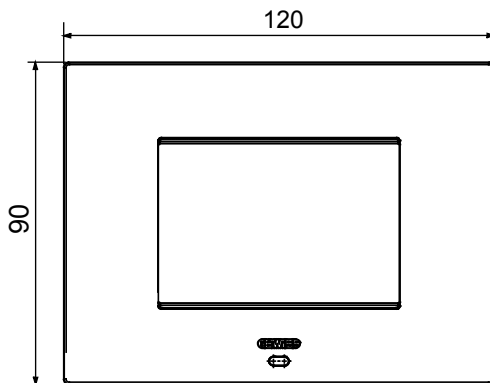

Smart plate can be used with Home Gateway for "CONNECTED SMART HOME" solutions. The EGO SMART plates integrate with the connected devices of the ChoruSmart system, they go beyond pure aesthetics and become an element of interaction with the user. The plates communicate with the other connected devices and, using RGB perimeter LED strips and a graphic display, can communicate operating statuses and any alarms detected by the smart functions that control the home to the user. The traditional EGO SMART and EGO plates can be used in the same system as they are designed to blend in perfectly.

Colour	Natural satin beige	Description	3 modules
For support codes	GW16803N	Power supply	Via one of the suitable connected devices installed within it or via dedicated power supply unit GWA1700
Standard	2014/35/EU, 2014/30/EU, 2011/65/EU + 2015/863, EN 62368-1, EN 55032, EN 55035, EN IEC 63000	Working temperature	-5 ÷ +45 °C
Relative humidity (non-condensative)	Max 93%	IP degree	IP20
Functions	System information/status with messages on the display and notifications by RGB LED strips.	Material	Painted technopolymer
Finishing	Opaque finish	Glow wire test	650 °C
Thermo-pressure with ball	70 °C	Family	EGO SMART
User interface	The plate is equipped with a dot-matrix display and RGB LED strips		

DIMENSIONAL

TECHNICAL SYMBOLOGY

IP

IP20

GWT

650 °C

70 °C

STANDARDS/APPROVALS