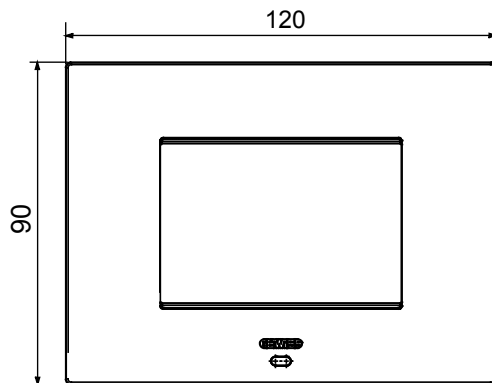

Smart plate can be used with Home Gateway for "CONNECTED SMART HOME" solutions. The EGO SMART plates integrate with the connected devices of the ChoruSmart system, they go beyond pure aesthetics and become an element of interaction with the user. The plates communicate with the other connected devices and, using RGB perimeter LED strips and a graphic display, can communicate operating statuses and any alarms detected by the smart functions that control the home to the user. The traditional EGO SMART and EGO plates can be used in the same system as they are designed to blend in perfectly.

Colour	Magnetic gray	Description	3 modules
For support codes	GW16803N	Power supply	Via one of the suitable connected devices installed within it or via dedicated power supply unit GWA1700
Standard	2014/35/EU, 2014/30/EU, 2011/65/EU + 2015/863, EN 62368-1, EN 55032, EN 55035, EN IEC 63000	Working temperature	-5 ÷ +45 °C
Relative humidity (non-condensative)	Max 93%	IP degree	IP20
Functions	System information/status with messages on the display and notifications by RGB LED strips.	Material	Painted technopolymer
Finishing	Opaque finish	Glow wire test	650 °C
Thermo-pressure with ball	70 °C	Family	EGO SMART
User interface	The plate is equipped with a dot-matrix display and RGB LED strips		

### DIMENSIONAL

### TECHNICAL SYMBOLOGY

**IP**

IP20

**GWT**

650 °C

70 °C