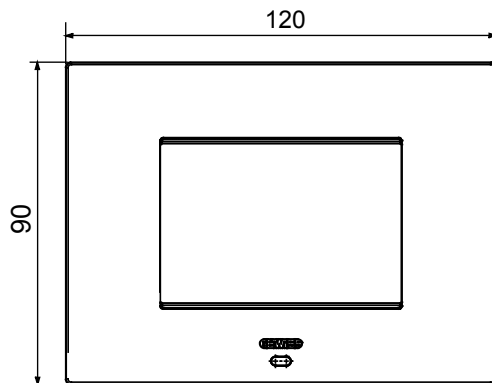

Smart plate can be used with Home Gateway for "CONNECTED SMART HOME" solutions. The EGO SMART plates integrate with the connected devices of the ChoruSmart system, they go beyond pure aesthetics and become an element of interaction with the user. The plates communicate with the other connected devices and, using RGB perimeter LED strips and a graphic display, can communicate operating statuses and any alarms detected by the smart functions that control the home to the user. The traditional EGO SMART and EGO plates can be used in the same system as they are designed to blend in perfectly.

Colour	Dark sand	Description	3 modules
For support codes	GW16803N	Power supply	Via one of the suitable connected devices installed within it or via dedicated power supply unit GWA1700
Standard	2014/35/EU, 2014/30/EU, 2011/65/EU + 2015/863, EN 62368-1, EN 55032, EN 55035, EN IEC 63000	Working temperature	-5 ÷ +45 °C
Relative humidity (non-condensative)	Max 93%	IP degree	IP20
Functions	System information/status with messages on the display and notifications by RGB LED strips.	Material	Painted technopolymer
Finishing	Opaque finish	Glow wire test	650 °C
Thermo-pressure with ball	70 °C	Family	EGO SMART
User interface	The plate is equipped with a dot-matrix display and RGB LED strips		

DIMENSIONAL

TECHNICAL SYMBOLOGY

IP

IP20

GWT

650 °C

70 °C

STANDARDS/APPROVALS