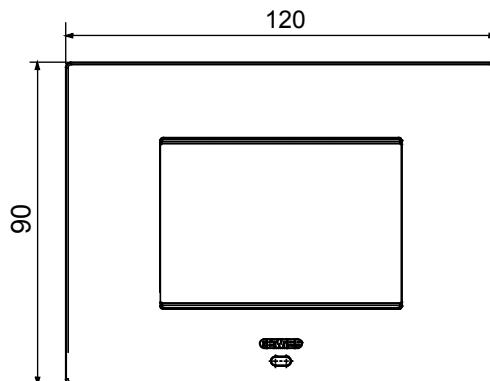

Smart plate can be used with Home Gateway for "CONNECTED SMART HOME" solutions. The EGO SMART plates integrate with the connected devices of the ChoruSmart system, they go beyond pure aesthetics and become an element of interaction with the user. The plates communicate with the other connected devices and, using RGB perimeter LED strips and a graphic display, can communicate operating statuses and any alarms detected by the smart functions that control the home to the user. The traditional EGO SMART and EGO plates can be used in the same system as they are designed to blend in perfectly.

Colour	Satin black	Description	3 modules
For support codes	GW16803N	Power supply	Via one of the suitable connected devices installed within it or via dedicated power supply unit GWA1700
Standard	2014/35/EU, 2014/30/EU, 2011/65/EU + 2015/863, EN 62368-1, EN 55032, EN 55035, EN IEC 63000	Working temperature	-5 ÷ +45 °C
Relative humidity (non-condensative)	Max 93%	IP degree	IP20
Functions	System information/status with messages on the display and notifications by RGB LED strips.	Material	Painted technopolymer
Finishing	Opaque finish	Glow wire test	650 °C
Thermo-pressure with ball	70 °C	Family	EGO SMART
User interface	The plate is equipped with a dot-matrix display and RGB LED strips		

DIMENSIONAL

TECHNICAL SYMBOLOGY

IP

IP20

GWT

650 °C

70 °C

STANDARDS/APPROVALS