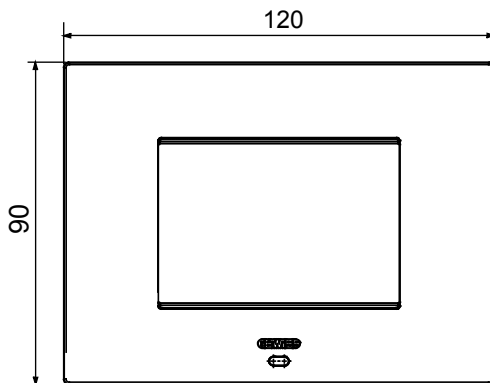

Smart plate can be used with Home Gateway for "CONNECTED SMART HOME" solutions. The EGO SMART plates integrate with the connected devices of the ChoruSmart system, they go beyond pure aesthetics and become an element of interaction with the user. The plates communicate with the other connected devices and, using RGB perimeter LED strips and a graphic display, can communicate operating statuses and any alarms detected by the smart functions that control the home to the user. The traditional EGO SMART and EGO plates can be used in the same system as they are designed to blend in perfectly.

Colour	Brown shade	Description	3 modules
For support codes	GW16803N	Power supply	Via one of the suitable connected devices installed within it or via dedicated power supply unit GWA1700
Standard	2014/35/EU, 2014/30/EU, 2011/65/EU + 2015/863, EN 62368-1, EN 55032, EN 55035, EN IEC 63000	Working temperature	-5 ÷ +45 °C
Relative humidity (non-condensative)	Max 93%	IP degree	IP20
Functions	System information/status with messages on the display and notifications by RGB LED strips.	Material	Painted technopolymer
Finishing	Opaque finish	Glow wire test	650 °C
Thermo-pressure with ball	70 °C	Family	EGO SMART
User interface	The plate is equipped with a dot-matrix display and RGB LED strips		

DIMENSIONAL

TECHNICAL SYMBOLOGY

IP

IP20

GWT

650 °C

70 °C

STANDARDS/APPROVALS