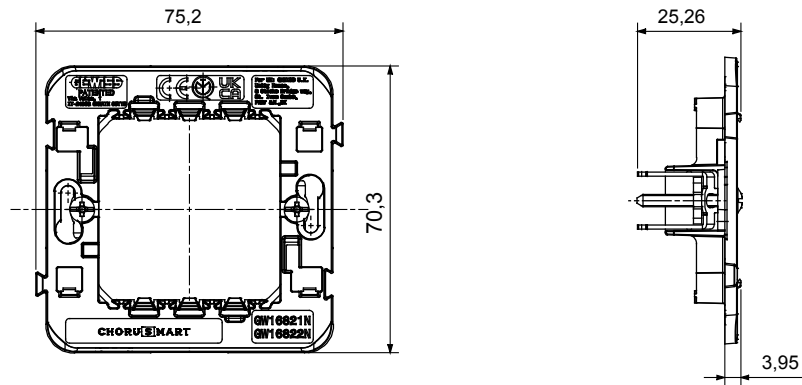

Description	2 modules	Characteristics	Halogen free
Fixing	With fixing clutches	For box	Round (single)
Glow wire test	650 °C	Thermo-pressure with ball	70 °C
Standard	EN 60669-1	Compatibility	For EGO SMART Plate (also compatible with EGO and other ChoruSmart plates)
Electrocod	0122		

DIMENSIONAL

TECHNICAL SYMBOLOGY

GWT

650 °C

70 °C

STANDARDS/APPROVALS