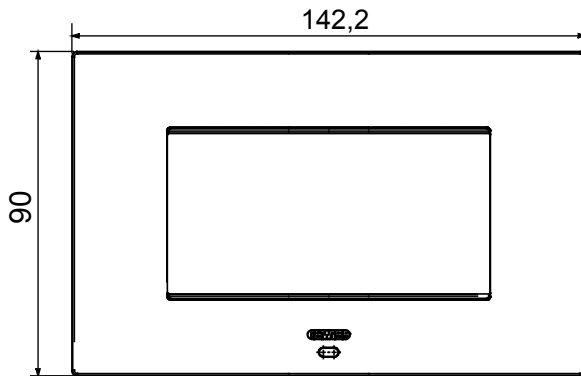

Smart plate can be used with Home Gateway for "CONNECTED SMART HOME" solutions. The EGO SMART plates integrate with the connected devices of the ChoruSmart system, they go beyond pure aesthetics and become an element of interaction with the user. The plates communicate with the other connected devices and, using RGB perimeter LED strips and a graphic display, can communicate operating statuses and any alarms detected by the smart functions that control the home to the user. The traditional EGO SMART and EGO plates can be used in the same system as they are designed to blend in perfectly.

Colour	Gold	Description	4 modules
For support codes	GW16804N	Power supply	Via one of the suitable connected devices installed within it or via dedicated power supply unit GWA1700
Standard	2014/35/EU, 2014/30/EU, 2011/65/EU + 2015/863, EN 62368-1, EN 55032, EN 55035, EN IEC 63000	Working temperature	-5 ÷ +45 °C
Relative humidity (non-condensative)	Max 93%	IP degree	IP20
Functions	System information/status with messages on the display and notifications by RGB LED strips.	Material	Painted technopolymer
Finishing	Opaque finish	Glow wire test	650 °C
Thermo-pressure with ball	70 °C	Family	EGO SMART
User interface	The plate is equipped with a dot-matrix display and RGB LED strips		

DIMENSIONAL

TECHNICAL SYMBOLOGY

IP

IP20

GWT

650 °C

70 °C

STANDARDS/APPROVALS