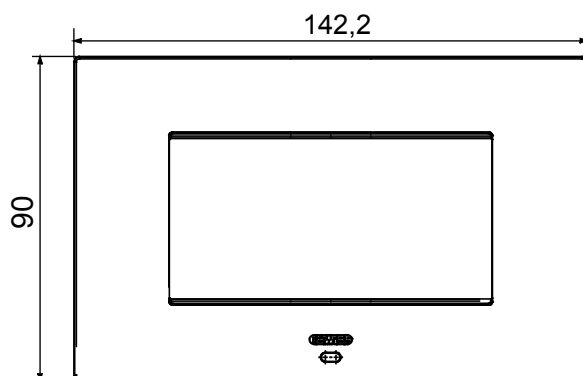

Colour	Satin White	Description	4 modules
For support codes	GW16804N	Power supply	Via one of the suitable connected devices installed within it or via dedicated power supply unit GWA1700
Standard	2014/35/EU, 2014/30/EU, 2011/65/EU + 2015/863, EN 62368-1, EN 55032, EN 55035, EN IEC 63000	Working temperature	-5 ÷ +45 °C
Relative humidity (non-condensative)	Max 93%	IP degree	IP20
Functions	System information/status with messages on the display and notifications by RGB LED strips.	Material	Painted technopolymer
Finishing	Opaque finish	Glow wire test	650 °C
Thermo-pressure with ball	70 °C	Family	EGO SMART
User interface	The plate is equipped with a dot-matrix display and RGB LED strips		

### DIMENSIONAL

### TECHNICAL SYMBOLOGY

**IP**

IP20

**GWT**

650 °C

70 °C