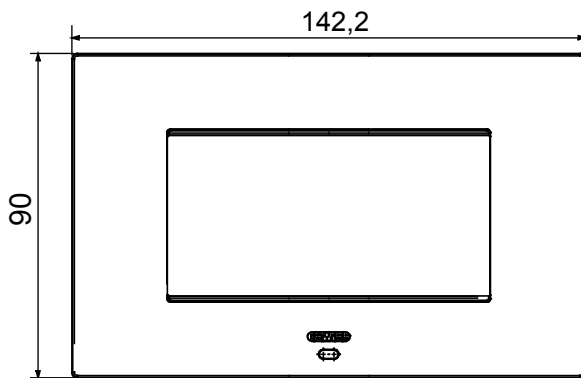

Smart plate can be used with Home Gateway for "CONNECTED SMART HOME" solutions. The EGO SMART plates integrate with the connected devices of the ChoruSmart system, they go beyond pure aesthetics and become an element of interaction with the user. The plates communicate with the other connected devices and, using RGB perimeter LED strips and a graphic display, can communicate operating statuses and any alarms detected by the smart functions that control the home to the user. The traditional EGO SMART and EGO plates can be used in the same system as they are designed to blend in perfectly.

Colour	Natural satin beige	Description	4 modules
For support codes	GW16804N	Power supply	Via one of the suitable connected devices installed within it or via dedicated power supply unit GWA1700
Standard	2014/35/EU, 2014/30/EU, 2011/65/EU + 2015/863, EN 62368-1, EN 55032, EN 55035, EN IEC 63000	Working temperature	-5 ÷ +45 °C
Relative humidity (non-condensative)	Max 93%	IP degree	IP20
Functions	System information/status with messages on the display and notifications by RGB LED strips.	Material	Painted technopolymer
Finishing	Opaque finish	Glow wire test	650 °C
Thermo-pressure with ball	70 °C	Family	EGO SMART
User interface	The plate is equipped with a dot-matrix display and RGB LED strips		

DIMENSIONAL

TECHNICAL SYMBOLOGY

IP

IP20

GWT

650 °C

70 °C

STANDARDS/APPROVALS