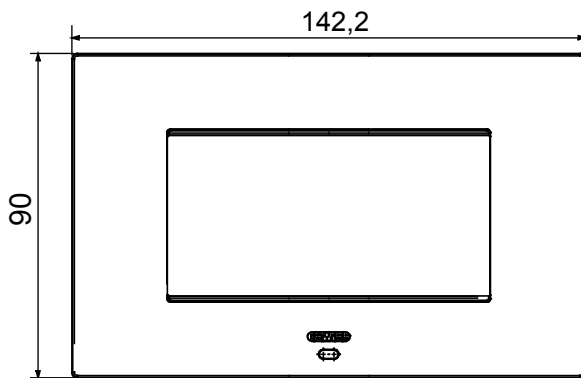

Smart plate can be used with Home Gateway for "CONNECTED SMART HOME" solutions. The EGO SMART plates integrate with the connected devices of the ChoruSmart system, they go beyond pure aesthetics and become an element of interaction with the user. The plates communicate with the other connected devices and, using RGB perimeter LED strips and a graphic display, can communicate operating statuses and any alarms detected by the smart functions that control the home to the user. The traditional EGO SMART and EGO plates can be used in the same system as they are designed to blend in perfectly.

Colour	Dark sand	Description	4 modules
For support codes	GW16804N	Power supply	Via one of the suitable connected devices installed within it or via dedicated power supply unit GWA1700
Standard	2014/35/EU, 2014/30/EU, 2011/65/EU + 2015/863, EN 62368-1, EN 55032, EN 55035, EN IEC 63000	Working temperature	-5 ÷ +45 °C
Relative humidity (non-condensative)	Max 93%	IP degree	IP20
Functions	System information/status with messages on the display and notifications by RGB LED strips.	Material	Painted technopolymer
Finishing	Opaque finish	Glow wire test	650 °C
Thermo-pressure with ball	70 °C	Family	EGO SMART
User interface	The plate is equipped with a dot-matrix display and RGB LED strips		

DIMENSIONAL

TECHNICAL SYMBOLOGY

IP

IP20

GWT

650 °C

70 °C

STANDARDS/APPROVALS