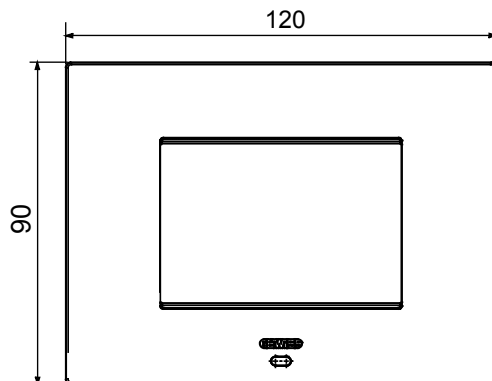

Smart plate can be used with Home Gateway for "CONNECTED SMART HOME" solutions. The EGO SMART plates integrate with the connected devices of the ChoruSmart system, they go beyond pure aesthetics and become an element of interaction with the user. The plates communicate with the other connected devices and, using RGB perimeter LED strips and a graphic display, can communicate operating statuses and any alarms detected by the smart functions that control the home to the user. The traditional EGO SMART and EGO plates can be used in the same system as they are designed to blend in perfectly.

Colour	Satin black	Description	3 modules
For support codes	GW16803N	Power supply	Via one of the suitable connected devices installed within it or via dedicated power supply unit GWA1700
Standard	2014/35/EU, 2014/30/EU, 2011/65/EU + 2015/863, EN 62368-1, EN 55032, EN 55035, EN IEC 63000	Working temperature	-5 ÷ +45 °C
Relative humidity (non-condensative)	Max 93%	IP degree	IP20
Functions	System information/status with messages on the display and notifications by RGB LED strips.	Material	Painted technopolymer
Finishing	Opaque finish	Glow wire test	650 °C
Thermo-pressure with ball	70 °C	Family	EGO SMART
User interface	The plate is equipped with a dot-matrix display and RGB LED strips		

DIMENSIONAL

TECHNICAL SYMBOLOGY

IP

IP20

GWT

650 °C

70 °C

STANDARDS/APPROVALS