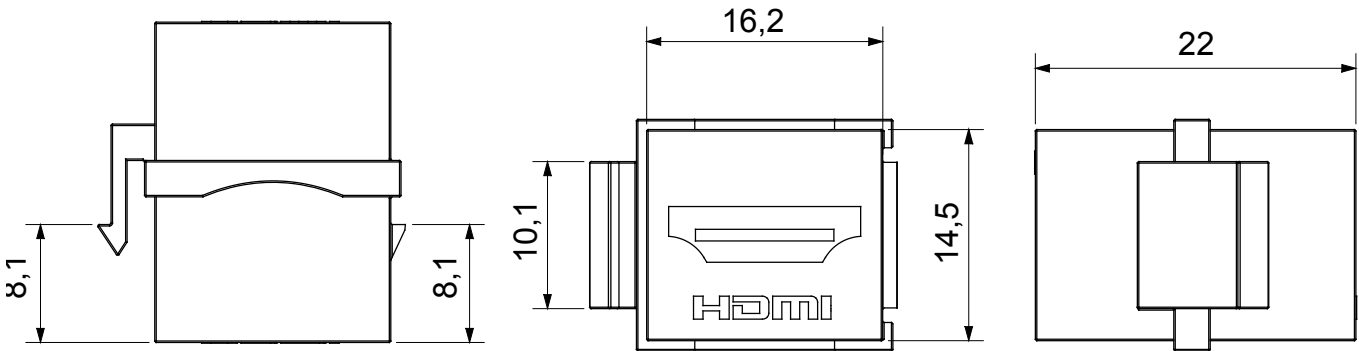

Category	Data socket	Description	HDMI coupler
Type	Female/Female	Compatibility	Keystone Jack
Material	Technopolymer	Electrocod	3722

### DIMENSIONAL