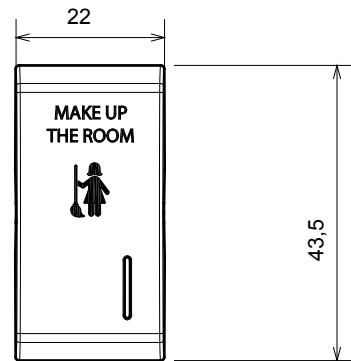

DIMENSIONAL

TECHNICAL SYMBOLOGY

STANDARDS/APPROVALS