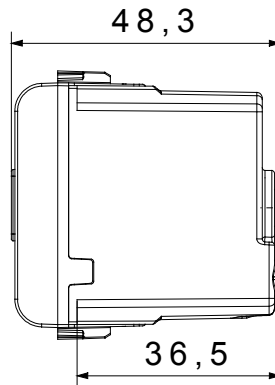

Wide range of control devices, sockets for power supply (conforming to national and international standards) signal pick-up, climate control, comfort management, technical alarm signalling and emergency lighting management. The ChoruSmart modular devices are available in five colours, glossy white, satin white, natural beige, satin black and lacquered titanium and in various sizes from 1/2, 1, 2 and 3 modules. Thanks to the mounting supports for rectangular, square and round boxes, endless combinations can be created with the ChoruSmart range of plates.

| Category                  | Audible signalling  | Description           | Buzzer          |
|---------------------------|---------------------|-----------------------|-----------------|
| Colour                    | Natural satin beige | Supply voltage        | 230V ac - 50 Hz |
| Thermo-pressure with ball | 125 °C              | Sound intensity       | 70 dB (at 1 m)  |
| Glow Wire Test            | 850 °C              | Max power consumption | 8 VA            |
| No. modules               | 1                   | Wiring terminals      | With screw      |
| Material                  | Technopolymer       |                       |                 |

#### DIMENSIONAL