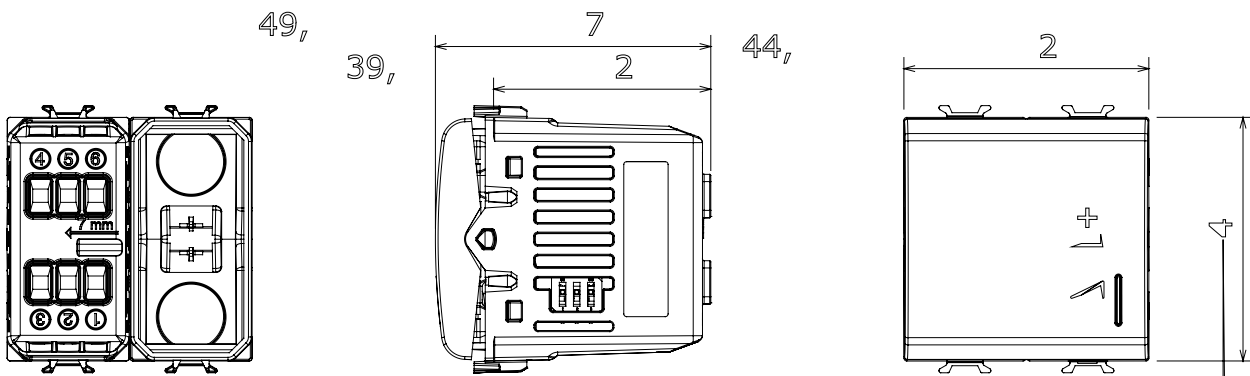

Wide range of control devices, sockets for power supply (conforming to national and international standards) signal pick-up, climate control, comfort management, technical alarm signalling and emergency lighting management. The ChoruSmart modular devices are available in five colours, glossy white, satin white, natural beige, satin black and lacquered titanium and in various sizes from 1/2, 1, 2 and 3 modules. Thanks to the mounting supports for rectangular, square and round boxes, endless combinations can be created with the ChoruSmart range of plates.

Category	Dimmers	Colour	Natural satin beige
Wiring terminals	With screw	Standard	EN 60669-2-1; 2014/35/EU; 2014/30/EU
Supply voltage	230V ac - 50/60 Hz	Terminal tightening capacity stranded cables (mm <sup>2</sup> )	Max. 1,5
Terminal tightening capacity solid cables (mm <sup>2</sup> )	Max. 2,5	No. modules	2
230V incandescent/halogen lamps	40 ÷ 300W	230V LED lamps	5 ÷ 150W (max 10 lamps)
Halogen lamps 12Vac with winding transf.	40 ÷ 300W	LED lamps 12Vac with electronic transf.	40 ÷ 300W (max 2 transf.)
LED colour	Orange	Electrocod	0781
Material	Technopolymer		

### DIMENSIONAL