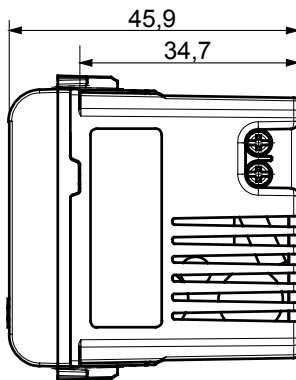

Wide range of control devices, sockets for power supply (conforming to national and international standards) signal pick-up, climate control, comfort management, technical alarm signalling and emergency lighting management. The ChoruSmart modular devices are available in five colours, glossy white, satin white, natural beige, satin black and lacquered titanium and in various sizes from 1/2, 1, 2 and 3 modules. Thanks to the mounting supports for rectangular, square and round boxes, endless combinations can be created with the ChoruSmart range of plates.

Category	USB power supply	Colour	Natural satin beige
Supply voltage	100 ÷ 240 V ac - 50/60 Hz	Standard	IEC 62368-1:2018; EN 61000-6-1; EN 61000-6-3
Wiring terminals	With screw	Terminal tightening capacity stranded cables (mm <sup>2</sup> )	min. 1 - max. 1,5 mm <sup>2</sup>
Terminal tightening capacity solid cables (mm <sup>2</sup> )	min. 1 - max. 1,5 mm <sup>2</sup>	Material	Technopolymer
Electrocod	0144		

### DIMENSIONAL