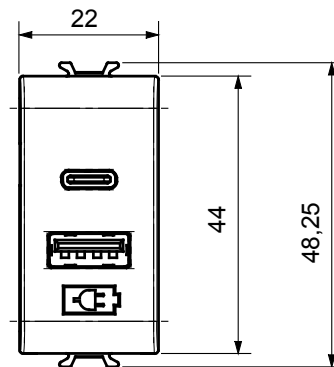

Wide range of control devices, sockets for power supply (conforming to national and international standards) signal pick-up, climate control, comfort management, technical alarm signalling and emergency lighting management. The ChoruSmart modular devices are available in five colours, glossy white, satin white, natural beige, satin black and lacquered titanium and in various sizes from 1/2, 1, 2 and 3 modules. Thanks to the mounting supports for rectangular, square and round boxes, endless combinations can be created with the ChoruSmart range of plates.

Category	USB power supply	Colour	Natural satin beige
Supply voltage	100 ÷ 240 V ac - 50/60 Hz	Standard	IEC 62368-1:2018; EN 61000-6-1; EN 61000-6-3
Wiring terminals	With screw	Terminal tightening capacity stranded cables (mm <sup>2</sup> )	min. 1 - max. 1,5 mm <sup>2</sup>
Terminal tightening capacity solid cables (mm <sup>2</sup> )	min. 1 - max. 1,5 mm <sup>2</sup>	Material	Technopolymer
Electrocod	0144		

### DIMENSIONAL