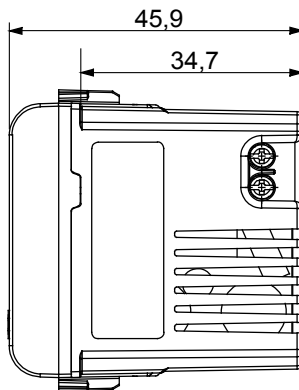

Wide range of control devices, sockets for power supply (conforming to national and international standards) signal pick-up, climate control, comfort management, technical alarm signalling and emergency lighting management. The ChoruSmart modular devices are available in five colours, glossy white, satin white, natural beige, satin black and lacquered titanium and in various sizes from 1/2, 1, 2 and 3 modules. Thanks to the mounting supports for rectangular, square and round boxes, endless combinations can be created with the ChoruSmart range of plates.

Category	USB power supply	Colour	Natural satin beige
Supply voltage	100 ÷ 240 V ac - 50/60 Hz	Standard	IEC 62368-1:2018; EN 61000-6-1; EN 61000-6-3
Wiring terminals	With screw	Terminal tightening capacity stranded cables (mm <sup>2</sup> )	min. 1 - max. 1,5 mm <sup>2</sup>
Terminal tightening capacity solid cables (mm <sup>2</sup> )	min. 1 - max. 1,5 mm <sup>2</sup>	Material	Technopolymer
Electrocod	0144		

### DIMENSIONAL