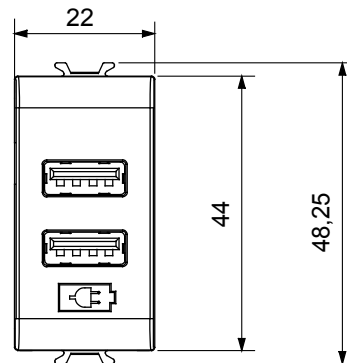

Wide range of control devices, sockets for power supply (conforming to national and international standards) signal pick-up, climate control, comfort management, technical alarm signalling and emergency lighting management. The ChoruSmart modular devices are available in five colours, glossy white, satin white, natural beige, satin black and lacquered titanium and in various sizes from 1/2, 1, 2 and 3 modules. Thanks to the mounting supports for rectangular, square and round boxes, endless combinations can be created with the ChoruSmart range of plates.

Category	USB power supply	Colour	Natural satin beige
Supply voltage	100 ÷ 240 V ac - 50/60 Hz	Standard	IEC 62368-1:2018; EN 61000-6-1; EN 61000-6-3
Wiring terminals	With screw	Terminal tightening capacity stranded cables (mm <sup>2</sup> )	min. 1 - max. 1,5 mm <sup>2</sup>
Terminal tightening capacity solid cables (mm <sup>2</sup> )	min. 1 - max. 1,5 mm <sup>2</sup>	Material	Technopolymer
Electrocod	0144		

### DIMENSIONAL