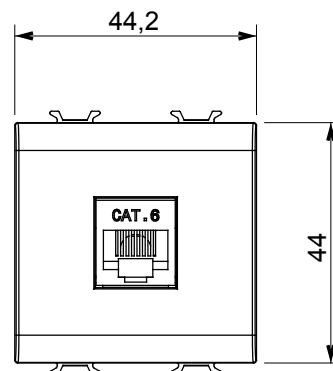

DIMENSIONAL