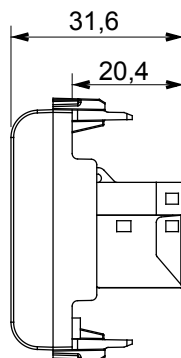

DIMENSIONAL