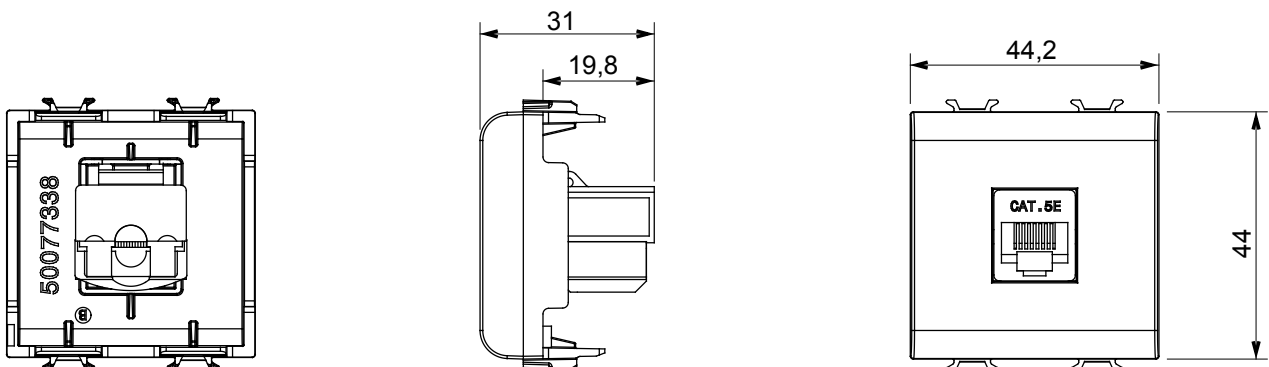

DIMENSIONAL