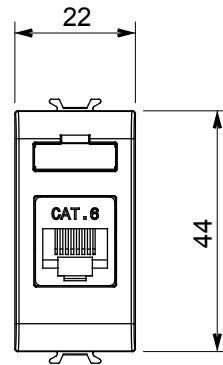

DIMENSIONAL