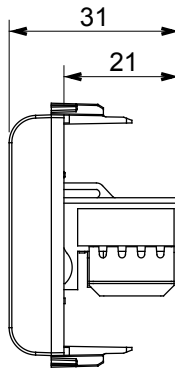

DIMENSIONAL