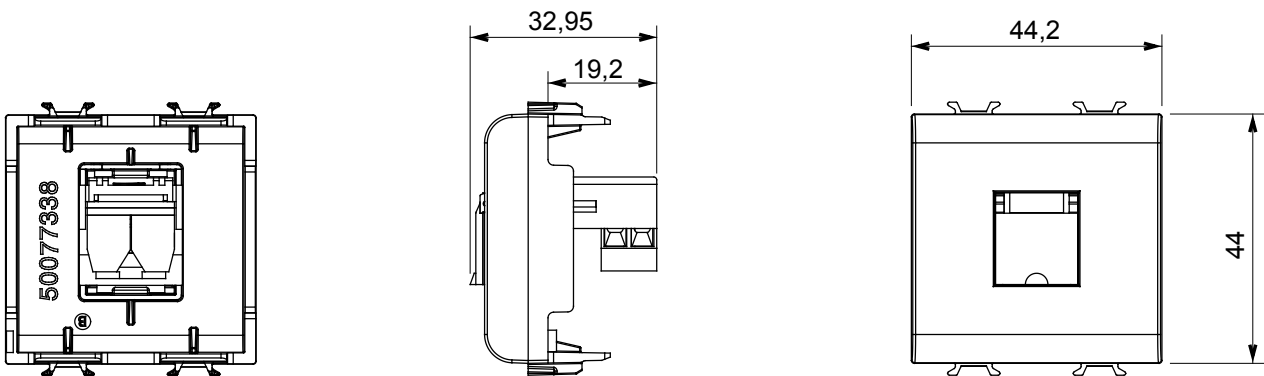

Wide range of control devices, sockets for power supply (conforming to national and international standards) signal pick-up, climate control, comfort management, technical alarm signalling and emergency lighting management. The ChoruSmart modular devices are available in five colours, glossy white, satin white, natural beige, satin black and lacquered titanium and in various sizes from 1/2, 1, 2 and 3 modules. Thanks to the mounting supports for rectangular, square and round boxes, endless combinations can be created with the ChoruSmart range of plates.

Category	Telephone socket-outlet	Description	RJ11
Colour	Natural satin beige	Connection	Screw-on terminals
No. modules	2	Electrocod	3721
Material	Technopolymer		

DIMENSIONAL

STANDARDS/APPROVALS