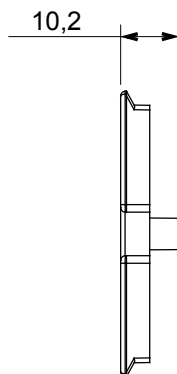

Wide range of control devices, sockets for power supply (conforming to national and international standards) signal pick-up, climate control, comfort management, technical alarm signalling and emergency lighting management. The ChoruSmart modular devices are available in five colours, glossy white, satin white, natural beige, satin black and lacquered titanium and in various sizes from 1/2, 1, 2 and 3 modules. Thanks to the mounting supports for rectangular, square and round boxes, endless combinations can be created with the ChoruSmart range of plates.

Description	For TV/R-SAT base	Colour	Natural satin beige
Characteristics	Cover for antenna sockets	No. holes	2
Electrocod	0122	Material	Technopolymer

DIMENSIONAL

STANDARDS/APPROVALS