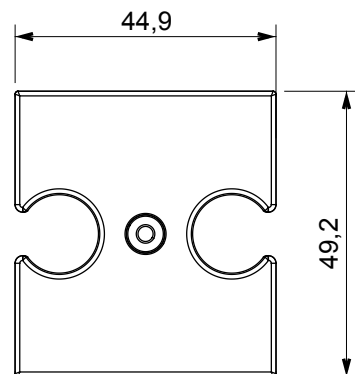

Wide range of control devices, sockets for power supply (conforming to national and international standards) signal pick-up, climate control, comfort management, technical alarm signalling and emergency lighting management. The ChoruSmart modular devices are available in five colours, glossy white, satin white, natural beige, satin black and lacquered titanium and in various sizes from 1/2, 1, 2 and 3 modules. Thanks to the mounting supports for rectangular, square and round boxes, endless combinations can be created with the ChoruSmart range of plates.

Description	For TV/R-SAT base	Colour	Natural satin beige
Characteristics	Cover for antenna sockets	No. holes	2
Electrocod	0122	Material	Technopolymer

DIMENSIONAL

STANDARDS/APPROVALS