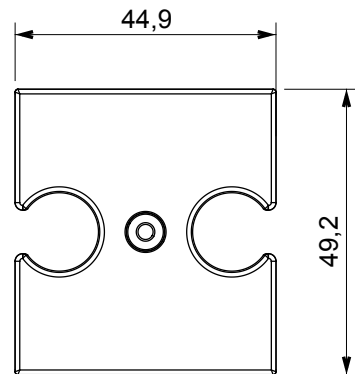

Wide range of control devices, sockets for power supply (conforming to national and international standards) signal pick-up, climate control, comfort management, technical alarm signalling and emergency lighting management. The ChoruSmart modular devices are available in five colours, glossy white, satin white, natural beige, satin black and lacquered titanium and in various sizes from 1/2, 1, 2 and 3 modules. Thanks to the mounting supports for rectangular, square and round boxes, endless combinations can be created with the ChoruSmart range of plates.

Description	For TV-R base	Colour	Natural satin beige
Characteristics	Cover for antenna sockets	No. holes	2
Electrocod	0122	Material	Technopolymer

### DIMENSIONAL