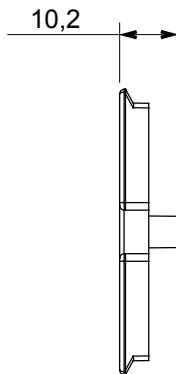

Wide range of control devices, sockets for power supply (conforming to national and international standards) signal pick-up, climate control, comfort management, technical alarm signalling and emergency lighting management. The ChoruSmart modular devices are available in five colours, glossy white, satin white, natural beige, satin black and lacquered titanium and in various sizes from 1/2, 1, 2 and 3 modules. Thanks to the mounting supports for rectangular, square and round boxes, endless combinations can be created with the ChoruSmart range of plates.

Description	For TV-R base	Colour	Natural satin beige
Characteristics	Cover for antenna sockets	No. holes	2
Electrocod	0122	Material	Technopolymer

### DIMENSIONAL