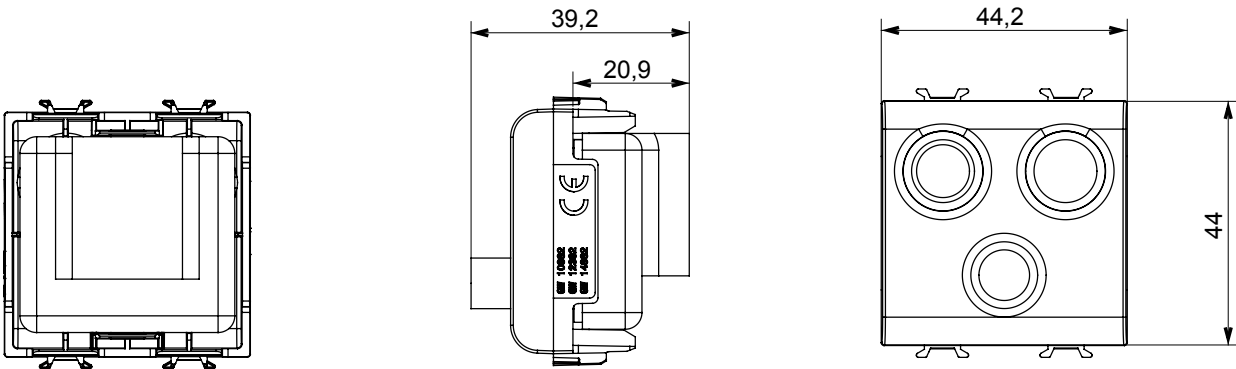

Wide range of control devices, sockets for power supply (conforming to national and international standards) signal pick-up, climate control, comfort management, technical alarm signalling and emergency lighting management. The ChoruSmart modular devices are available in five colours, glossy white, satin white, natural beige, satin black and lacquered titanium and in various sizes from 1/2, 1, 2 and 3 modules. Thanks to the mounting supports for rectangular, square and round boxes, endless combinations can be created with the ChoruSmart range of plates.

Category	TV/FM/SAT socket-outlet	Description	Direct
Colour	Natural satin beige	Attenuation	0 dB
Connectors	TV-FM-SAT	Standard	EN 60728-4; IEC 61169-2; IEC 61169-24
No. modules	2	Cable fixing	With screw
Case	Pressure casting zamak metal body	Electrocod	0131
Material	Technopolymer		

DIMENSIONAL

STANDARDS/APPROVALS