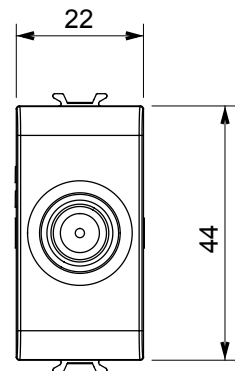

Wide range of control devices, sockets for power supply (conforming to national and international standards) signal pick-up, climate control, comfort management, technical alarm signalling and emergency lighting management. The ChoruSmart modular devices are available in five colours, glossy white, satin white, natural beige, satin black and lacquered titanium and in various sizes from 1/2, 1, 2 and 3 modules. Thanks to the mounting supports for rectangular, square and round boxes, endless combinations can be created with the ChoruSmart range of plates.

Category	TV/SAT socket-outlet	Description	Through wiring
Colour	Natural satin beige	Attenuation	10 dB
Frequency	5-2400 MHz	Shielding	Class A
For connector type	F-Female	Standard	EN 60728-4; IEC 61169-24
No. modules	1	Cable fixing	With screw
Case	Pressure casting zamak metal body	Electrocod	0131
Material	Technopolymer		

### DIMENSIONAL