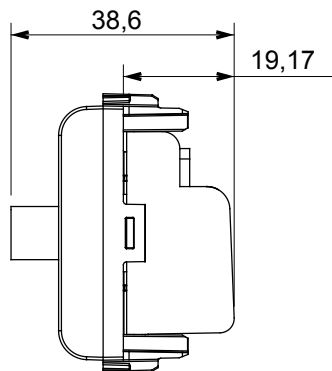

Wide range of control devices, sockets for power supply (conforming to national and international standards) signal pick-up, climate control, comfort management, technical alarm signalling and emergency lighting management. The ChoruSmart modular devices are available in five colours, glossy white, satin white, natural beige, satin black and lacquered titanium and in various sizes from 1/2, 1, 2 and 3 modules. Thanks to the mounting supports for rectangular, square and round boxes, endless combinations can be created with the ChoruSmart range of plates.

Category	TV/SAT socket-outlet	Description	Through wiring
Colour	Natural satin beige	Attenuation	10 dB
Frequency	5-2400 MHz	Shielding	Class A
For connector type	F-Female	Standard	EN 60728-4; IEC 61169-24
No. modules	1	Cable fixing	With screw
Case	Pressure casting zamak metal body	Electrocod	0131
Material	Technopolymer		

### DIMENSIONAL