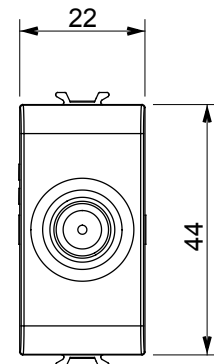

Wide range of control devices, sockets for power supply (conforming to national and international standards) signal pick-up, climate control, comfort management, technical alarm signalling and emergency lighting management. The ChoruSmart modular devices are available in five colours, glossy white, satin white, natural beige, satin black and lacquered titanium and in various sizes from 1/2, 1, 2 and 3 modules. Thanks to the mounting supports for rectangular, square and round boxes, endless combinations can be created with the ChoruSmart range of plates.

Category	TV/SAT socket-outlet	Description	Direct
Colour	Natural satin beige	Attenuation	0 dB
Frequency	5-2400 MHz	Shielding	Class A
For connector type	F-Female	Standard	EN 60728-4; IEC 61169-24
No. modules	1	Cable fixing	With screw
Case	Pressure casting zamak metal body	Electrocod	0131
Material	Technopolymer		

### DIMENSIONAL