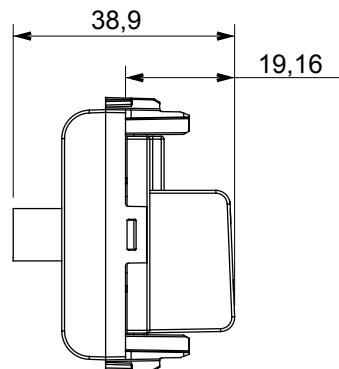

Wide range of control devices, sockets for power supply (conforming to national and international standards) signal pick-up, climate control, comfort management, technical alarm signalling and emergency lighting management. The ChoruSmart modular devices are available in five colours, glossy white, satin white, natural beige, satin black and lacquered titanium and in various sizes from 1/2, 1, 2 and 3 modules. Thanks to the mounting supports for rectangular, square and round boxes, endless combinations can be created with the ChoruSmart range of plates.

Category	TV/SAT socket-outlet	Description	Direct
Colour	Natural satin beige	Attenuation	0 dB
Frequency	5-2400 MHz	Shielding	Class A
For connector type	F-Female	Standard	EN 60728-4; IEC 61169-24
No. modules	1	Cable fixing	With screw
Case	Pressure casting zamak metal body	Electrocod	0131
Material	Technopolymer		

### DIMENSIONAL