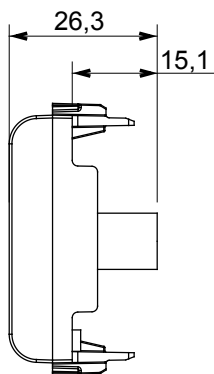

DIMENSIONAL