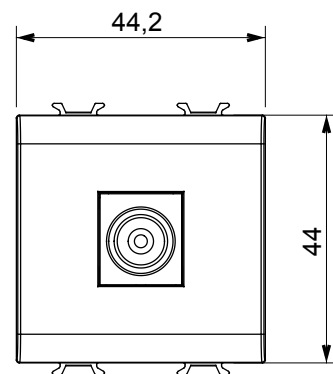

DIMENSIONAL