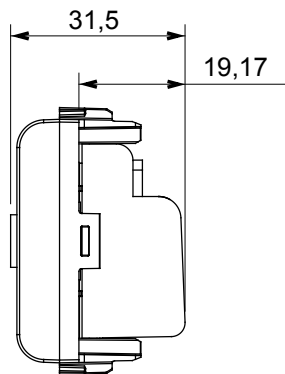

DIMENSIONAL