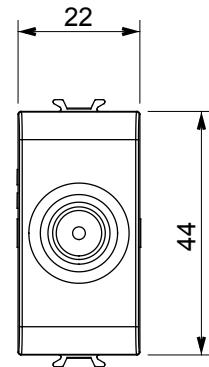

DIMENSIONAL