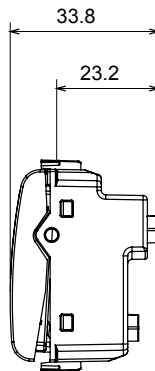

DIMENSIONAL