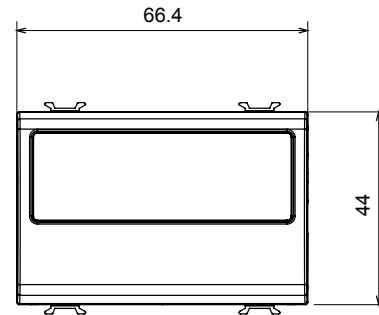

DIMENSIONAL

TECHNICAL SYMBOLOGY

STANDARDS/APPROVALS