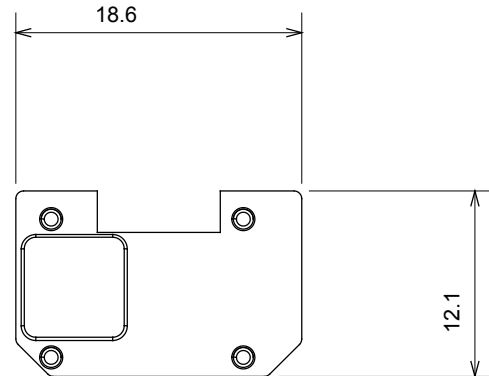

Wide range of control devices, sockets for power supply (conforming to national and international standards) signal pick-up, climate control, comfort management, technical alarm signalling and emergency lighting management. The ChoruSmart modular devices are available in five colours, glossy white, satin white, natural beige, satin black and lacquered titanium and in various sizes from 1/2, 1, 2 and 3 modules. Thanks to the mounting supports for rectangular, square and round boxes, endless combinations can be created with the ChoruSmart range of plates.

Category	Interchangeable symbol	Type	Illuminable
Colour	Transparent	Standard	EN 60669-1
Thermo-pressure with ball	125 °C	Glow Wire Test	850 °C
Suitable for	Numerical services	Symbol	Nine
Material	Technopolymer	Electrocod	0130

DIMENSIONAL

TECHNICAL SYMBOLOGY

STANDARDS/APPROVALS